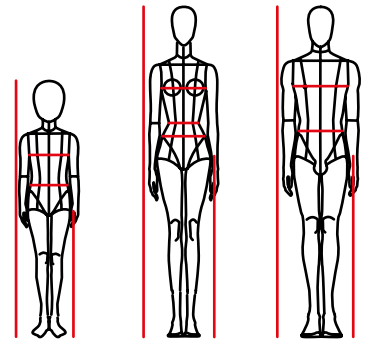

Waist: Place one end of the tape measure at your natural waist, you want to find the narrowest part of your waist. Don't go up too far or too low to get an accurate measurement. Don't hold the tape too tight or your clothing will be hard to move in.

Hips: Stand with your legs together and measure the fullest part of your hips. Be sure to go over your bottom as well. It might be challenging to keep the tape consistently level when you do it alone.

Inside leg: The inseam is the distance of your inside leg measuring from the top of your inner thigh to your ankle. It is easiest to measure the inseam based on a well-fitting pair of pants. Measure from the crotch to the cuff on the inside seam of the leg. The number of inches, to the nearest 1/2", is the inseam length. It's best to measure your inseam with a pair of shoes on so that you can ensure the hem hits at the right point on your shoe.

SLIM FIT: Athletic fit, close to the body, allows the use of a baselayer when required. Ergonomically designed, performs with the body and doesn't restrict movement.

TIGHT FIT: Garment will fit the body like a second skin.